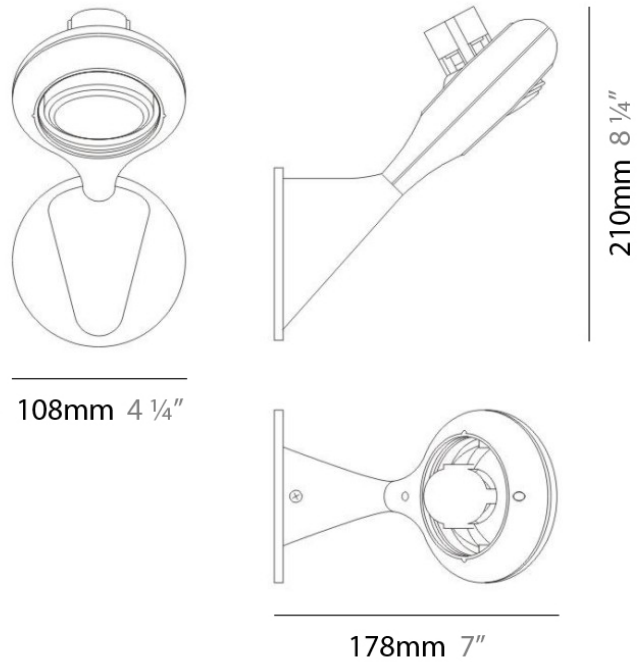

SPACE SURFACE

D93052

PROJECT	
TYPE	
NOTES	
QUANTITY	
DATE	

GENERAL

Series: Space
Brand: Milan
Division: Design
Mounting Type: Surface
Mounting Location: Wall
Subcategory: Downlight

PHYSICAL

Shape: Oblong
Diameter (mm): 108
Diameter (in): 4 ¼
Height (mm): 178
Height (in): 7
Extension (mm): 178
Extension (in): 7
Light Distribution: Direct
Weight (kg): 1.4
Weight (lbs): 3
Diffuser: Glass - Sold Separately
Fixture Finish: Metallic Gray
Fixture Material: Glass / Aluminum

ELECTRICAL

Number of Lamps: 1
Lamp Type: LED Retrofit
Lamp Shape: MR20
Bulb Included: Bulb Not Included
Total Output Wattage (W): 8
Max. Wattage Per Lamp (W): 8
Lamp Base: GU10
Input Voltage (V): 120

LED

OPTICAL

RATINGS AND CERTIFICATIONS

Certified By: CSA Certified to UL and CSA Standards
IP rating: IP20