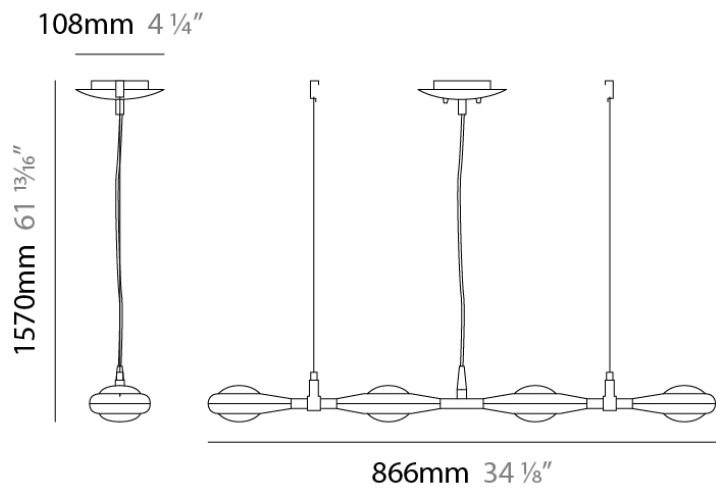

SPACE SUSPENSION

D91123

GENERAL

Series: Space
Brand: Milan
Division: Design
Mounting Type: Suspension
Mounting Location: Ceiling
Subcategory: Pendant

PHYSICAL

Shape: Abstract
Length (mm): 866
Length (in): 34 1/4
Width (mm): 108
Width (in): 4 1/4
Height (mm): 1570
Height (in): 62
Weight (kg): 2.3
Weight (lbs): 5
Fixture Finish: Metallic Gray
Fixture Material: Aluminum

ELECTRICAL

Number of Lamps: 4
Lamp Type: LED Retrofit
Lamp Shape: MR16
Bulb Included: Bulb Not Included
Total Output Wattage (W): 12
Max. Wattage Per Lamp (W): 3
Lamp Base: GU10
Input Voltage (V): 120

LED

OPTICAL

RATINGS AND CERTIFICATIONS

Certified By: CSA Certified to UL and CSA Standards
IP rating: IP20

PROJECT	
TYPE	
NOTES	
QUANTITY	
DATE