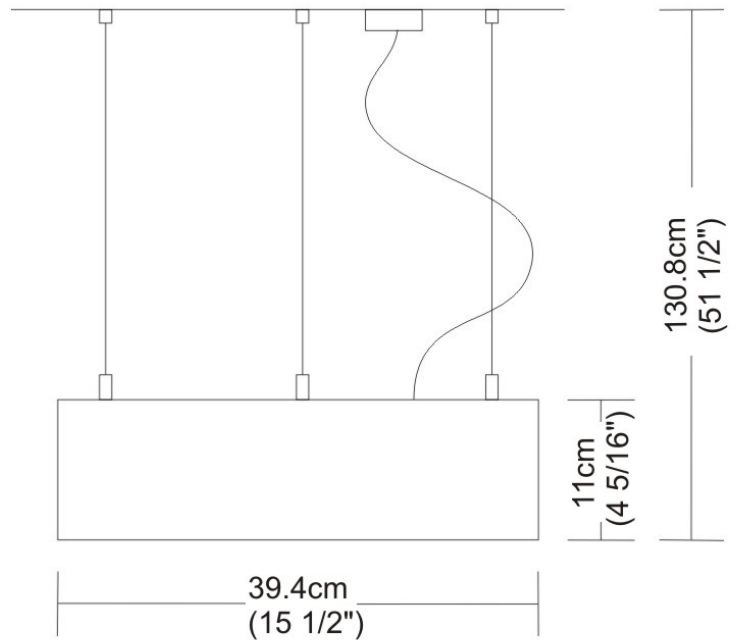

PROJECT	
TYPE	
NOTES	
QUANTITY	
DATE	

SPACE SUSPENSION

D11003

GENERAL

Series: Space
Division: Design
Mounting Type: Suspension
Mounting Location: Ceiling
Subcategory: Pendant

PHYSICAL

Shape: Square
Length (mm): 600
Length (in): 23 ½
Width (mm): 600
Width (in): 23 ½
Height (mm): 1600
Height (in): 63
Light Distribution: Direct
Weight (kg): 10.6
Weight (lbs): 23.5
Diffuser: Satin Glass
Fixture Finish: ALU
Fixture Material: Aluminum

ELECTRICAL

Number of Lamps: 1 + 1
Lamp Type: LED Retrofit / Halogen
Bulb Included: Bulb Not Included
Total Output Wattage (W): 26 / 185
Max. Wattage Per Lamp (W): 6 / 35 + 20 / 150
Lamp Base: G9
Input Voltage (V): 120

LED

OPTICAL

RATINGS AND CERTIFICATIONS

Certified By: CSA Certified to UL and CSA Standards
IP rating: IP20