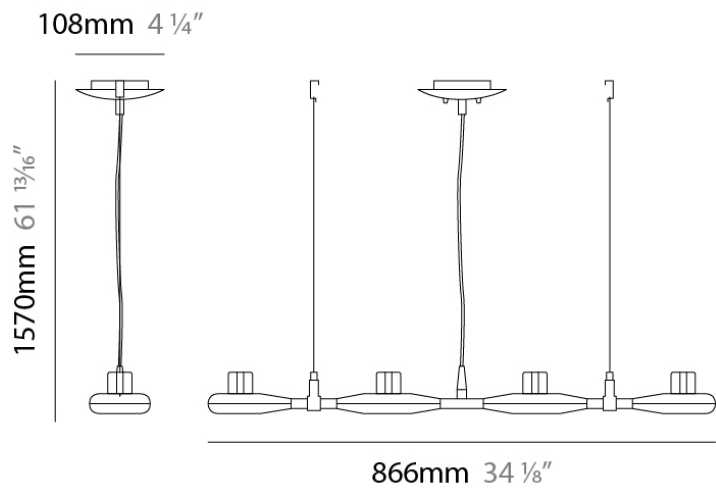

SPACE SUSPENSION

D91124

GENERAL

Series: Space
Brand: Milan
Division: Design
Mounting Type: Suspension
Mounting Location: Ceiling
Subcategory: Pendant

PHYSICAL

Shape: Abstract
Length (mm): 866
Length (in): 34 1/4
Width (mm): 108
Width (in): 4 1/4
Height (mm): 1570
Height (in): 62
Weight (kg): 2.3
Weight (lbs): 5
Fixture Finish: Metallic Gray
Fixture Material: Aluminum

ELECTRICAL

Number of Lamps: 4
Lamp Type: LED Retrofit
Lamp Shape: T4
Bulb Included: Bulb Not Included
Total Output Wattage (W): 12
Max. Wattage Per Lamp (W): 3
Lamp Base: G9
Input Voltage (V): 120

LED

OPTICAL

RATINGS AND CERTIFICATIONS

Certified By: CSA Certified to UL and CSA Standards
IP rating: IP20

PROJECT	
TYPE	
NOTES	
QUANTITY	
DATE